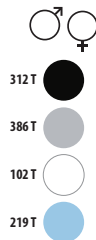

1	20	5 KG	57 X 37 X 30 CM
---	----	------	-----------------

♀	A/B	XS	S	M	L	XL	XXL	3XL
		66/47	67/49	68/51	69/53	70/57	71/61	72/65

1	20	5 KG	57 X 37 X 30 CM
---	----	------	-----------------

CÓDIGOS COLORES SOLO Group